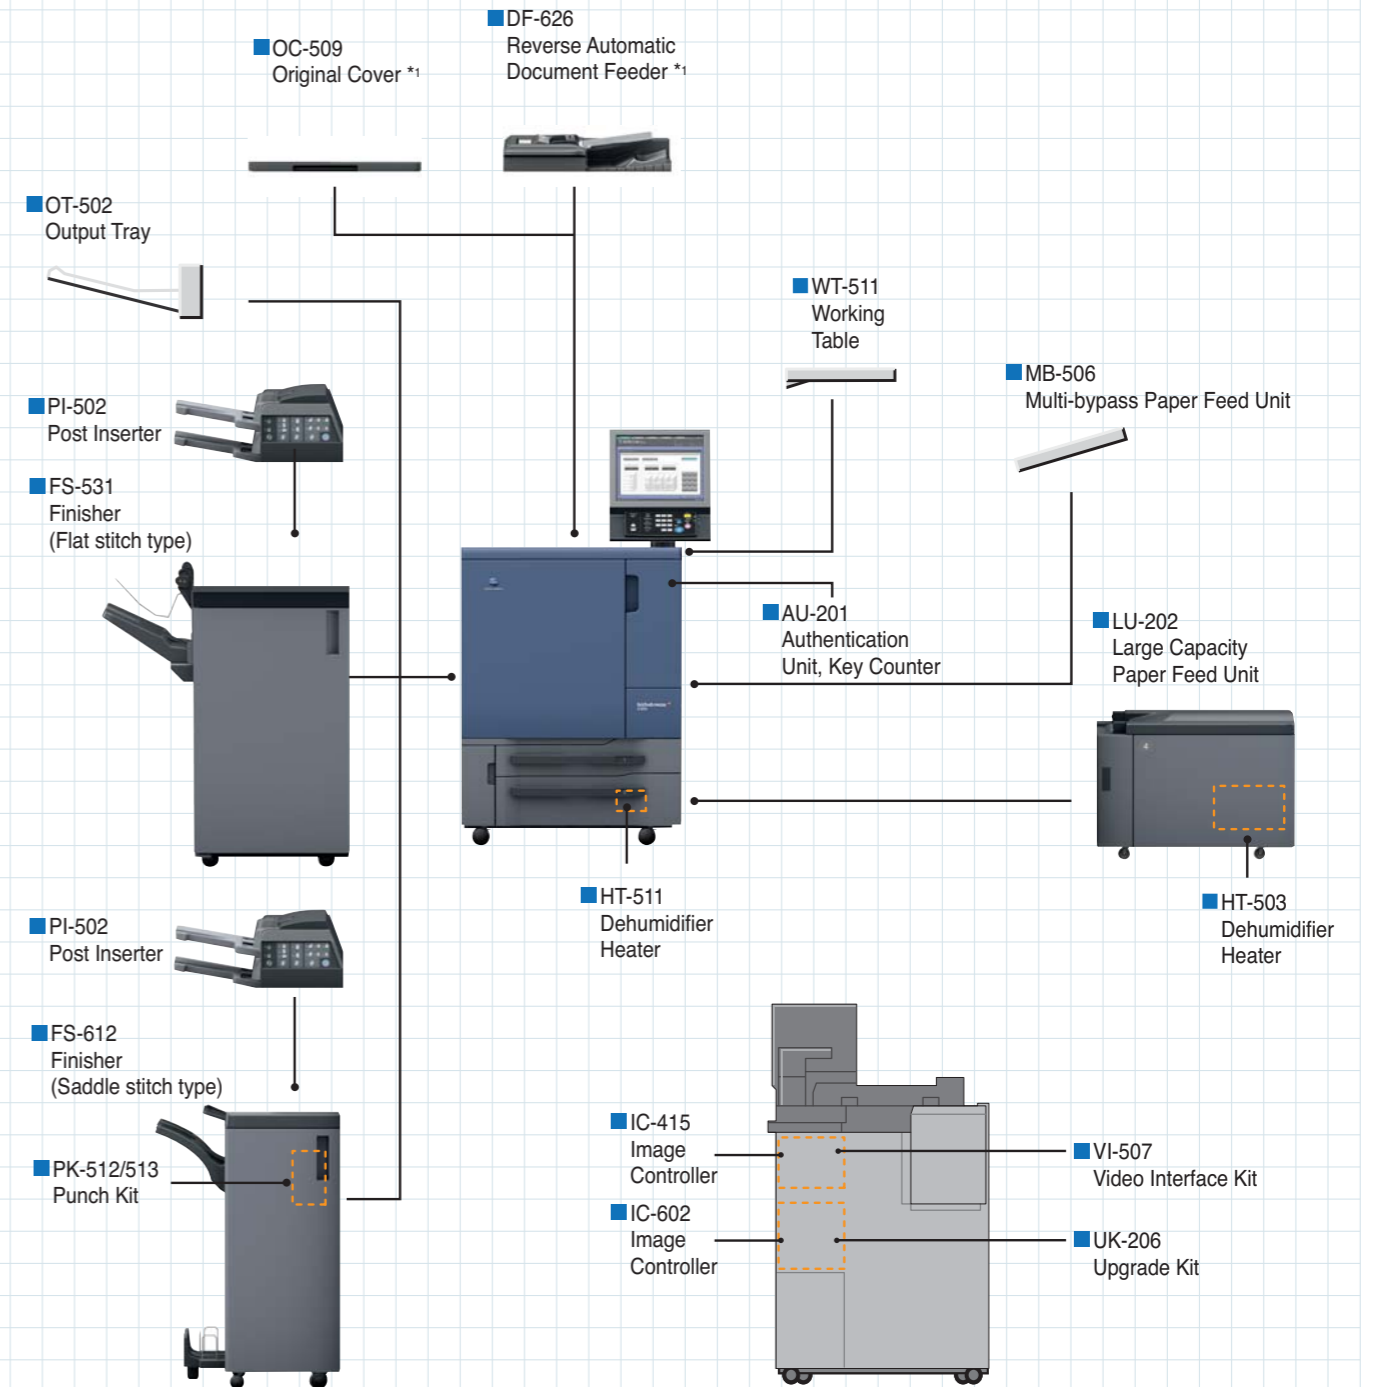

Side View
bizhub PRO C1060L+
OT-502+DF-626+MB-506

Front View
bizhub PRO C1060L+
OT-502+DF-626+MB-506

Front View
bizhub PRO C1060L+
OT-502+OC-509+MB-506

Front View
bizhub PRO C1060L+FS-626+LU-202+MB-506

Front View
bizhub PRO C1060L+FS-612+DF-626+LU-202+MB-506

System

*1 Select one of OC-509 or DF-626. However, it is not for C1070P since it does not have a scanner and the DF function.

This product is not available for some countries or regions.